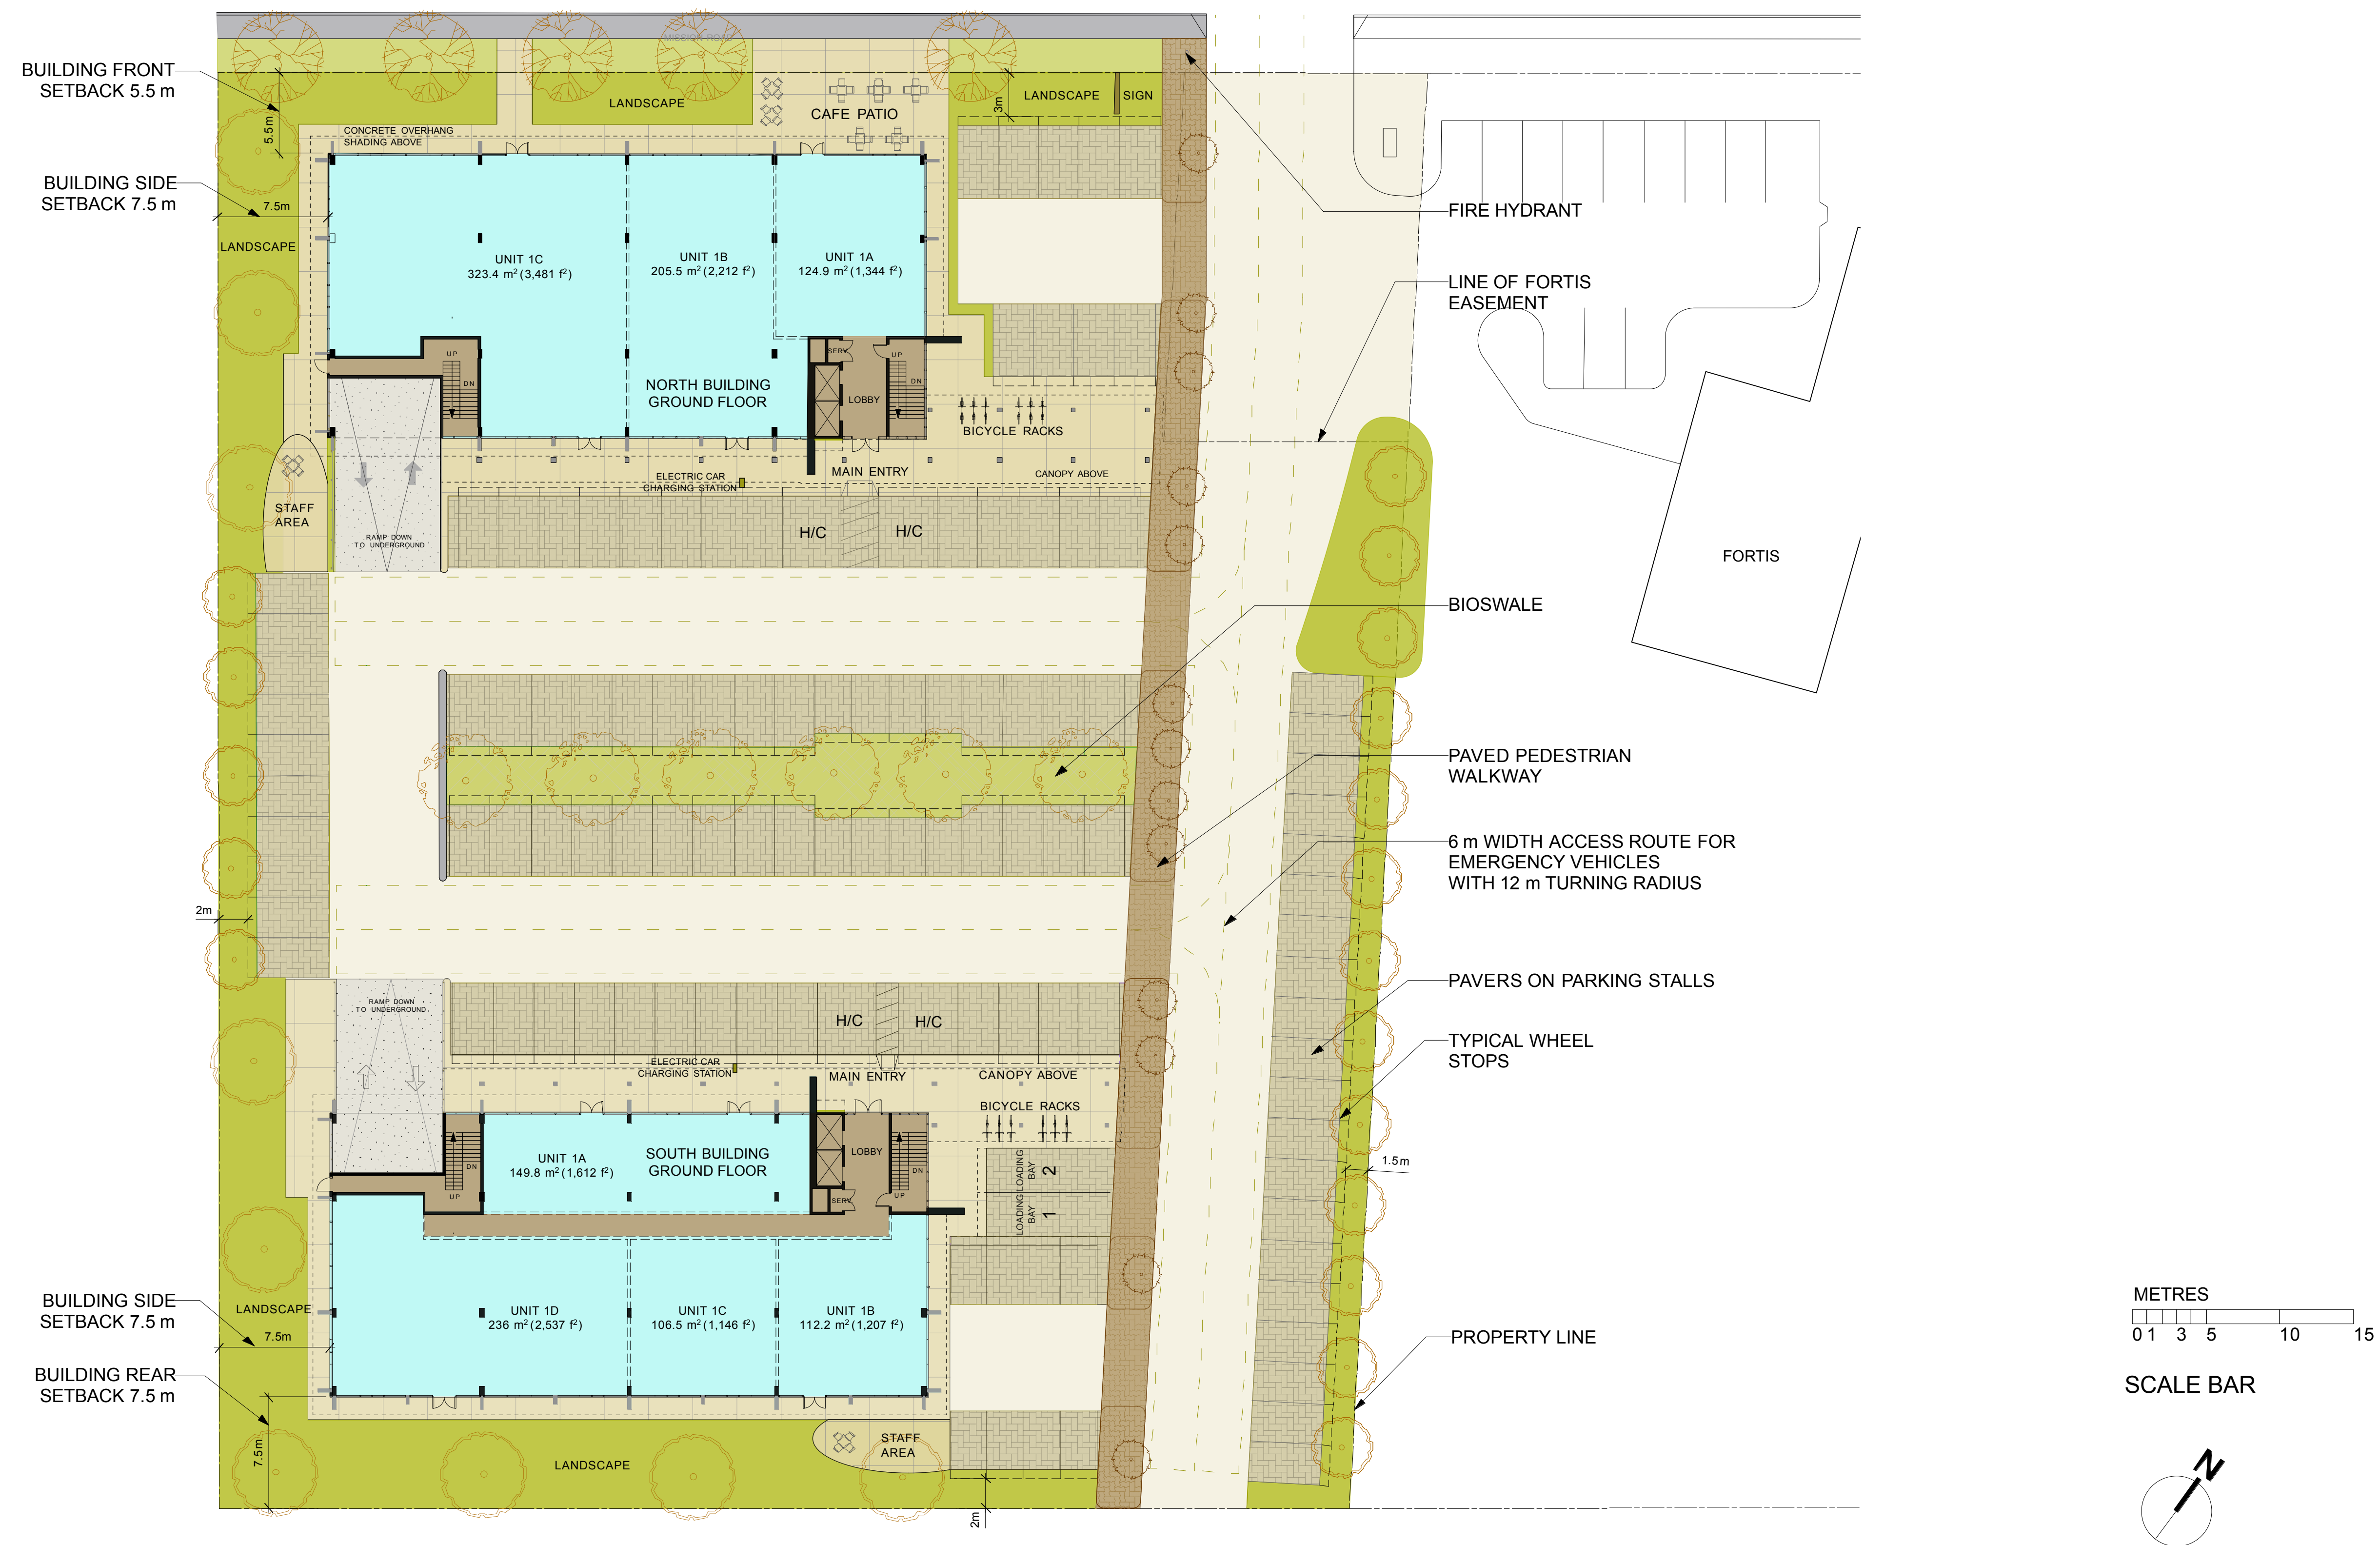

MISSION ROAD

SCALE BAR

1 Site Plan
1:250

MOORE ARCHITECTURE

250 384 2131
MOOREARCHITECTURE.CA

SITE PLAN

Mission Professional Centre
Wellness - Sustainability